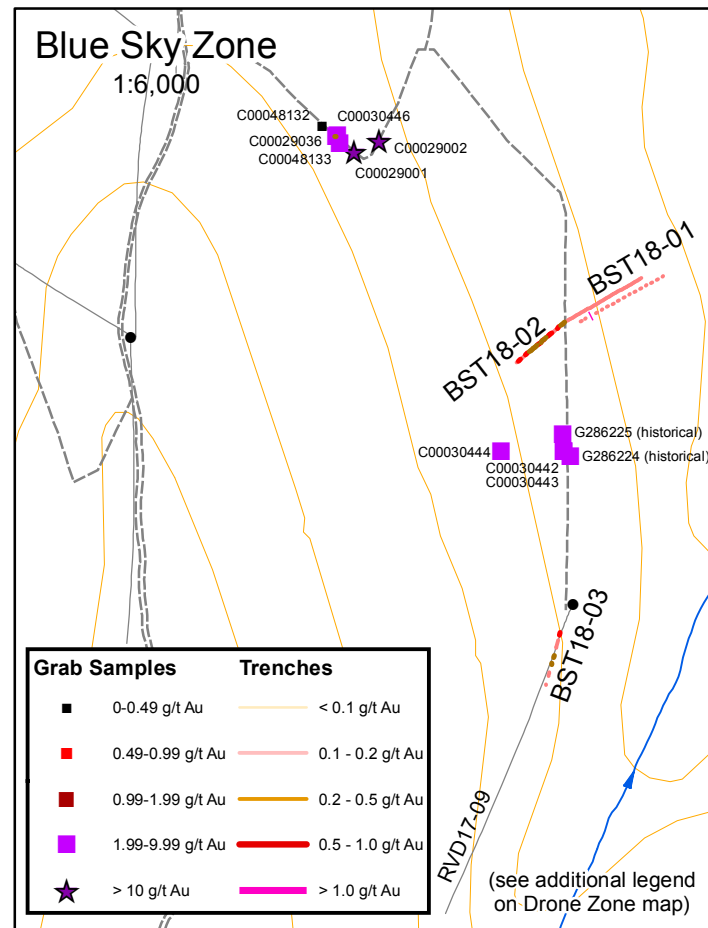

# Gold in Soil Anomaly

# Blue Sky Zone

1:6,000

# Drone Zone

1:1,500

# Granger Zone

1:823