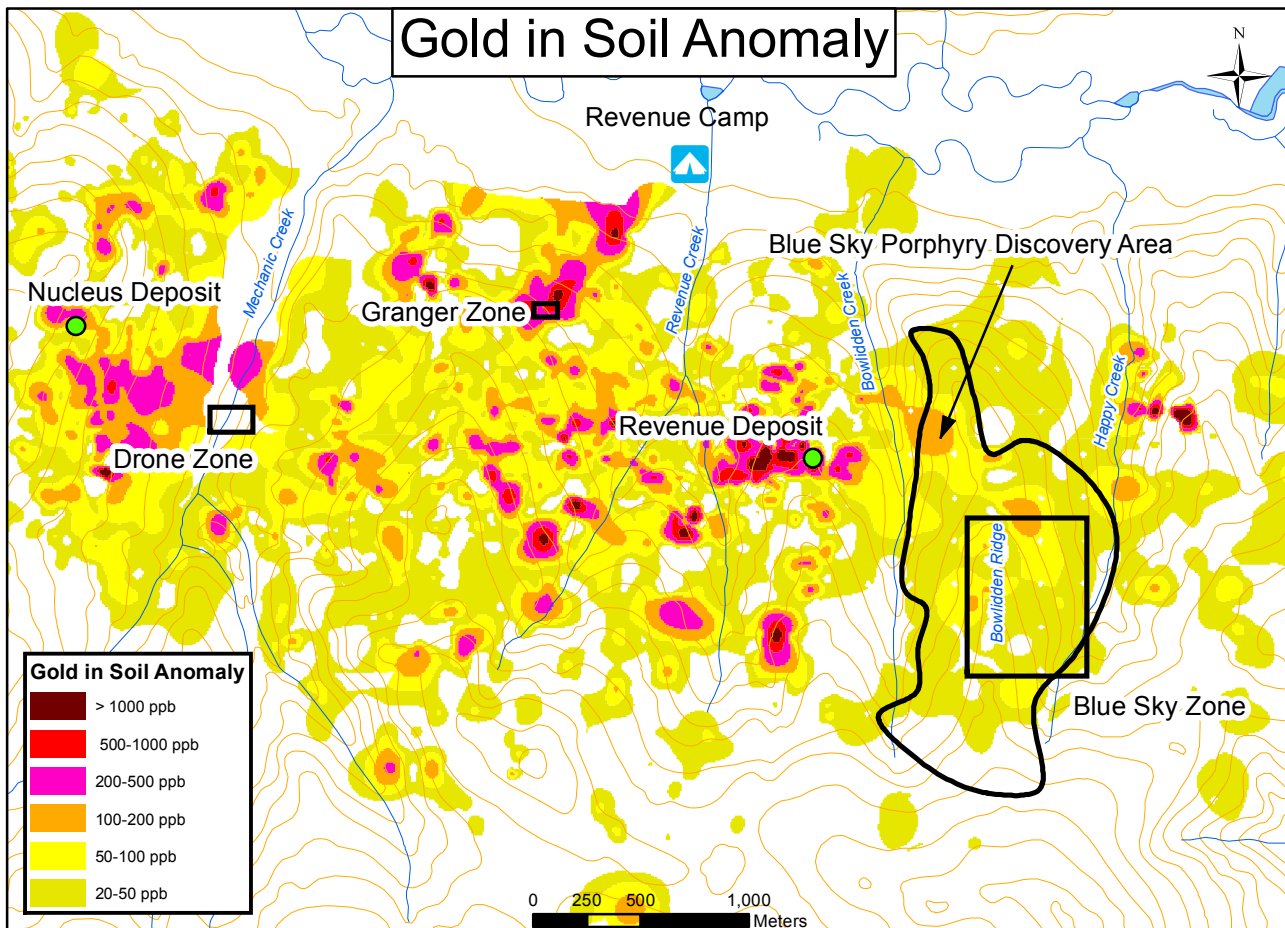

# Gold in Soil Anomaly

# Blue Sky Zone

1:6,000

# Drone Zone

1:1,500

# Granger Zone

1:823