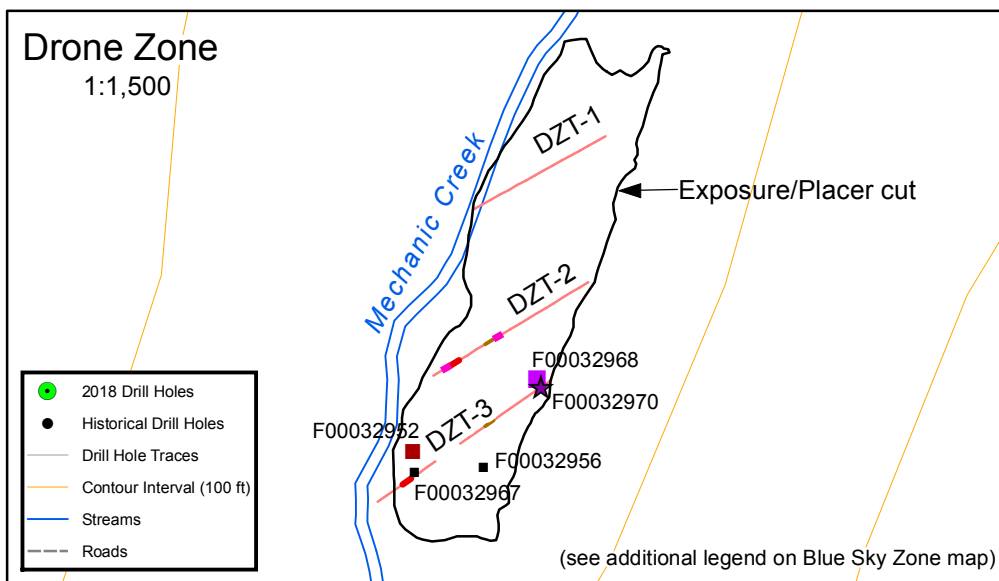

# Gold in Soil Anomaly

# Blue Sky Zone

1:6,000

# Drone Zone

1:1,500

# Granger Zone

1:823